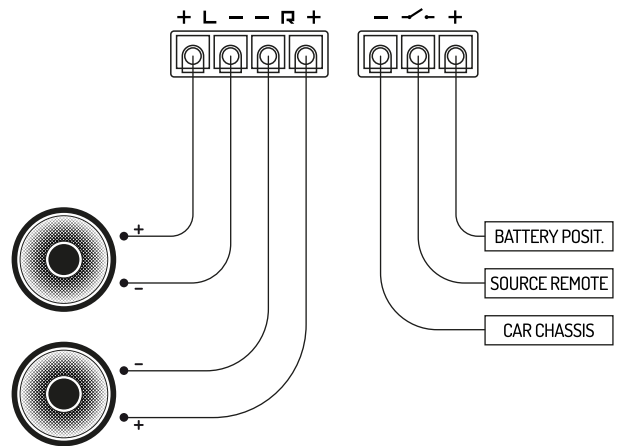

ENIGMA JUST FOR FRIENDS

SPECIFICATIONS

POWER SUPPLY	11-14.5VCC
STANDBY CURRENT	<0.7A
INPUT SENSIVITY	0.4-8V
INPUT IMPEDANCE	48KΩ
OUTPUT POWER 4Ω @ 12V/14.4V	55WX2
OUTPUT POWER MONO 4Ω @ 14.4V	200WX1
FREQUENCY RESPONSE	4HZ-30.000HZ
SIGNAL/NOISE RATIO	>100DB
DIMENSIONS (WXHXD)	213X40X187MM
WEIGHT	1.98KG

STEREO CONNECTION

MONO CONFIGURATION

JP1 JUMPER (INSIDE LEFT SIDE)
DEFAULT **STEREO** CONFIGURATION

JP1 JUMPER (INSIDE LEFT SIDE)
MONO CONFIGURATION
(USE ONLY LEFT CHANNEL RCA INPUT)

MONO CONNECTION